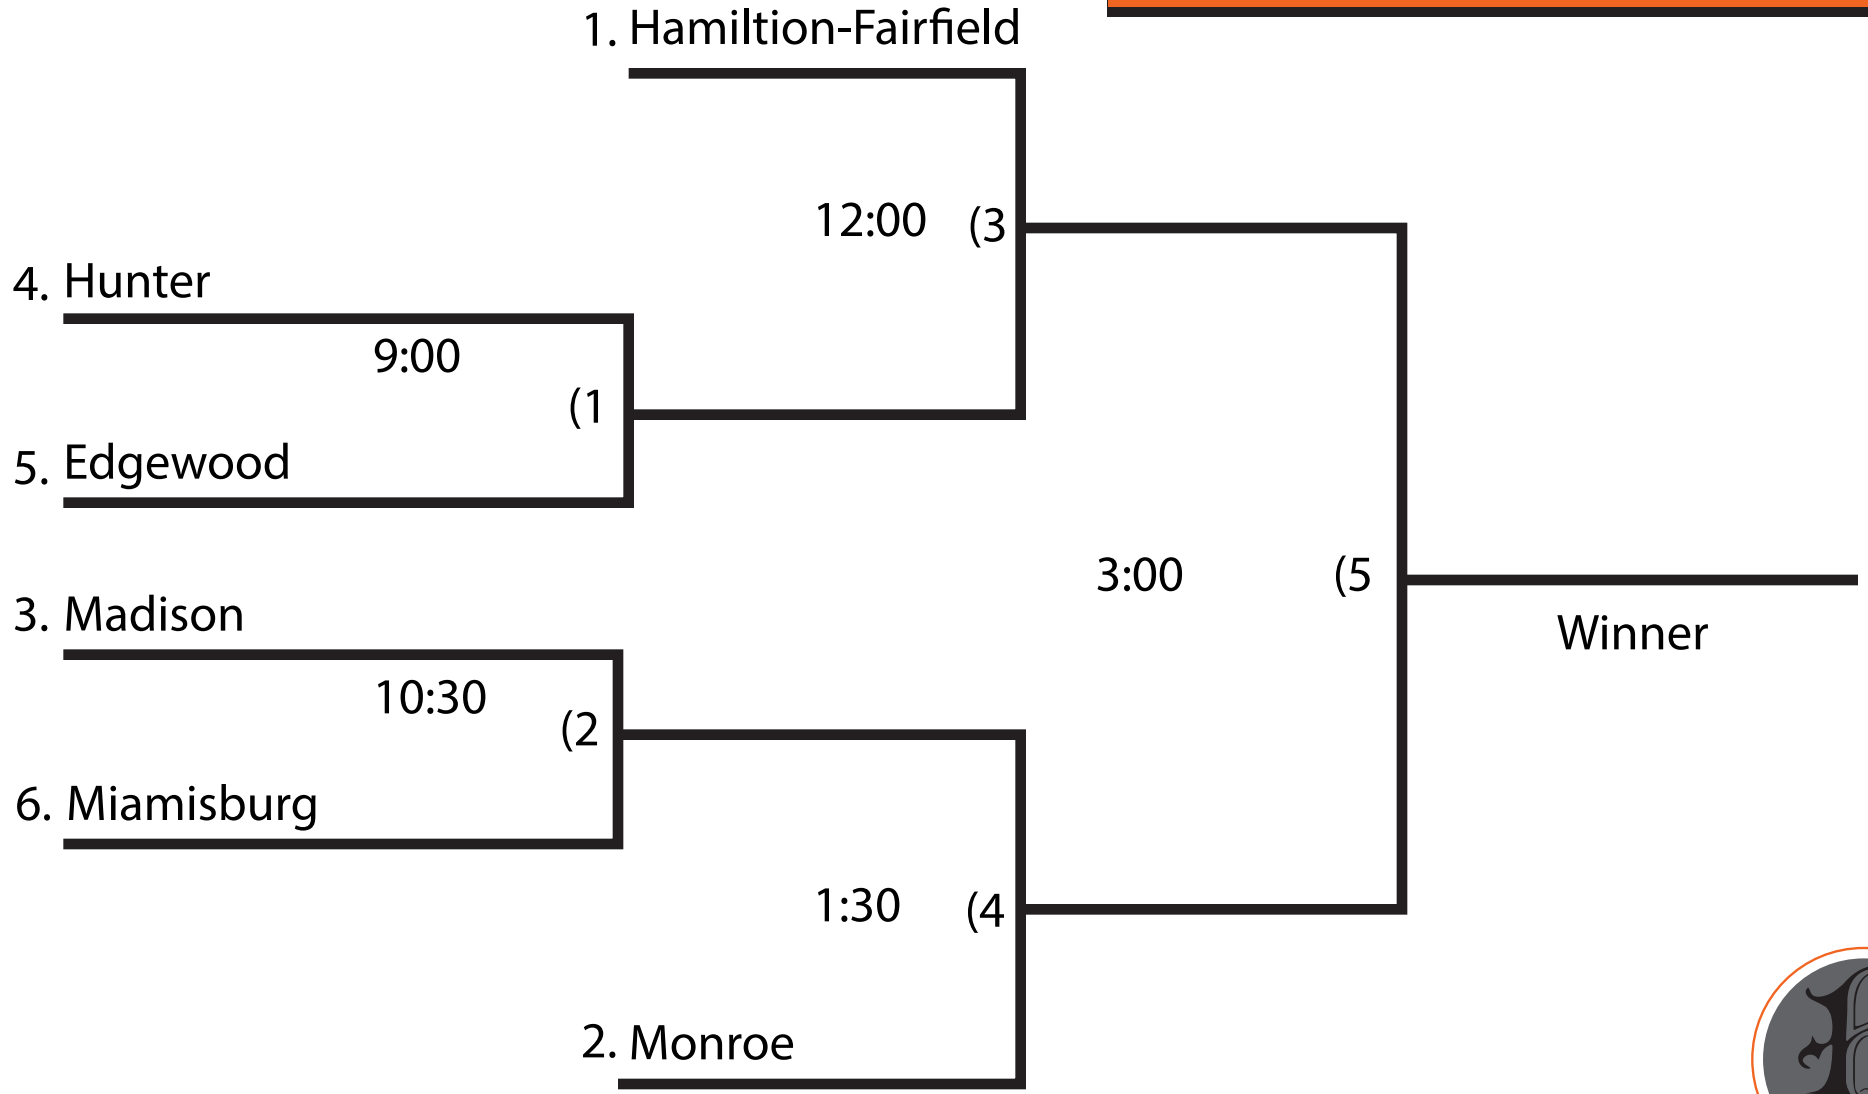

HUNTER SUMMER CLASSIC

10U
Fields 5