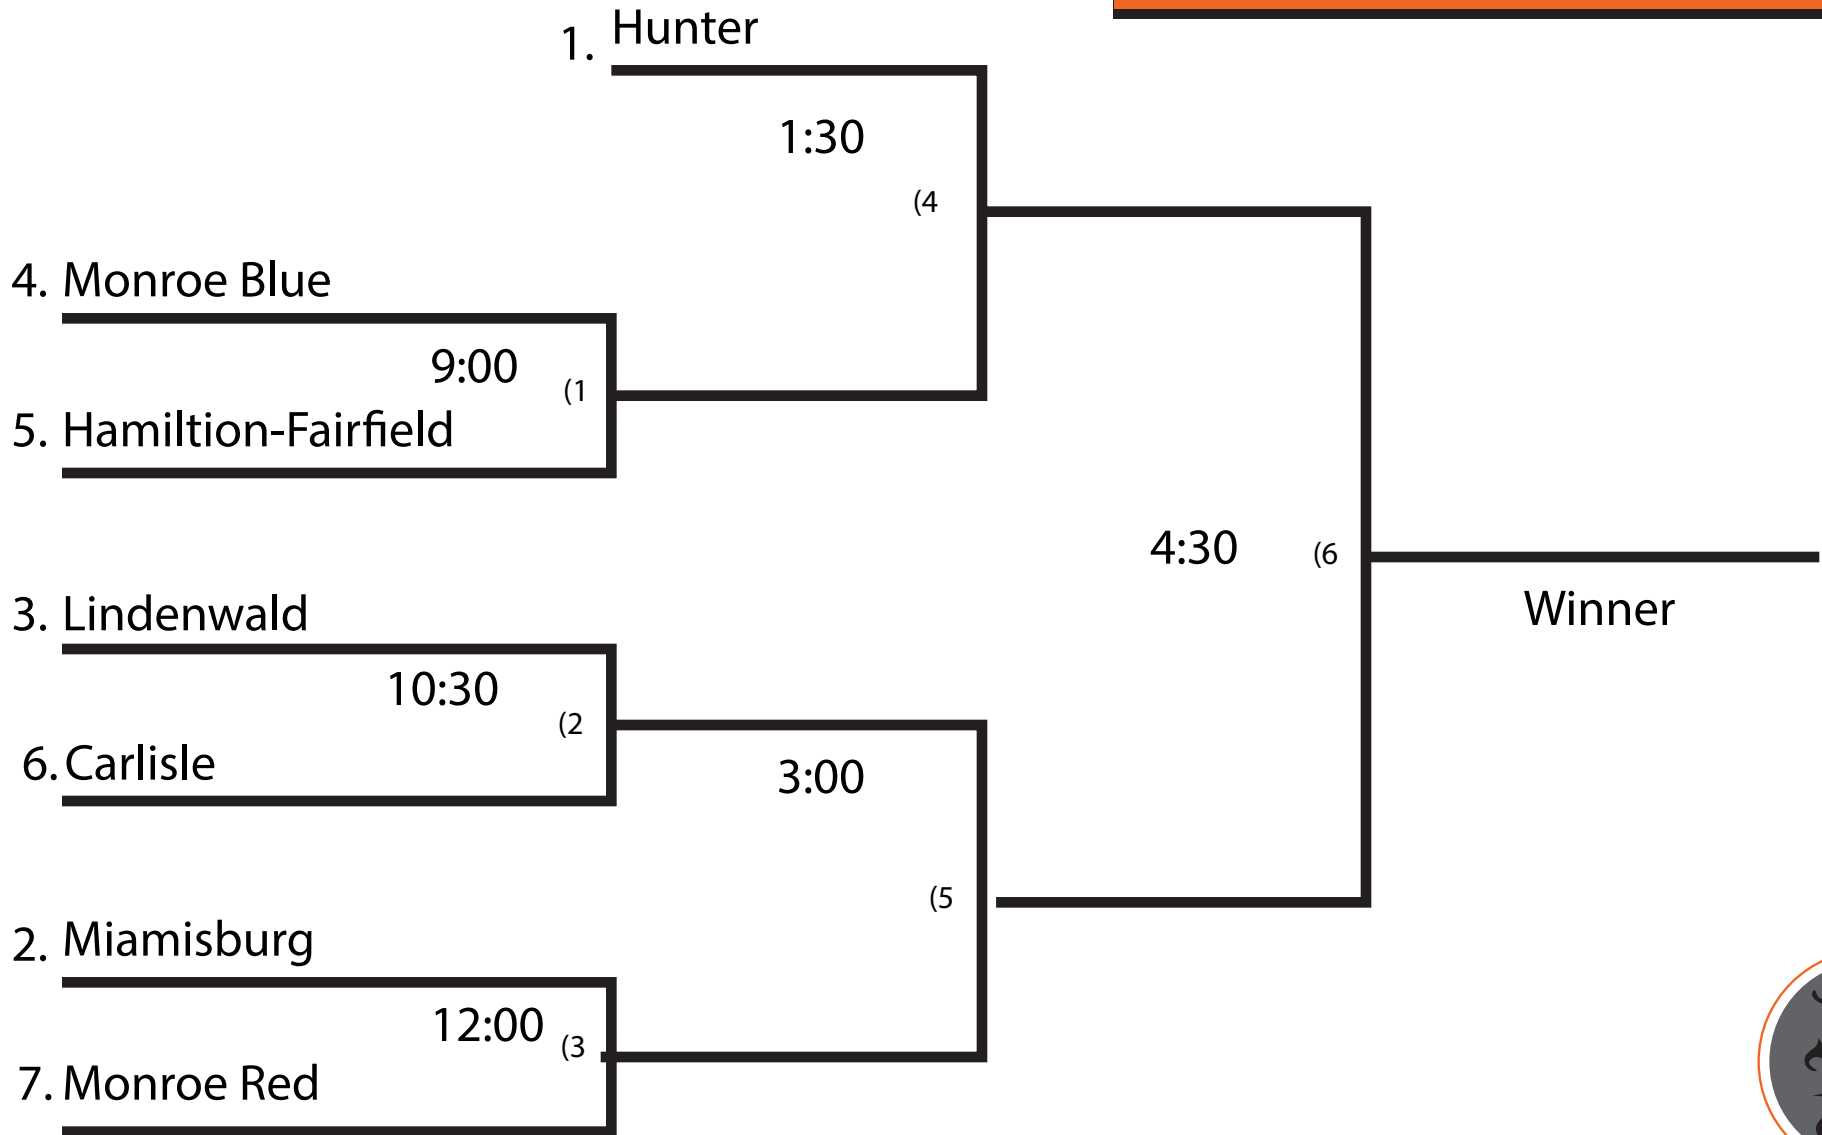

HUNTER SUMMER CLASSIC

12U
Field 7